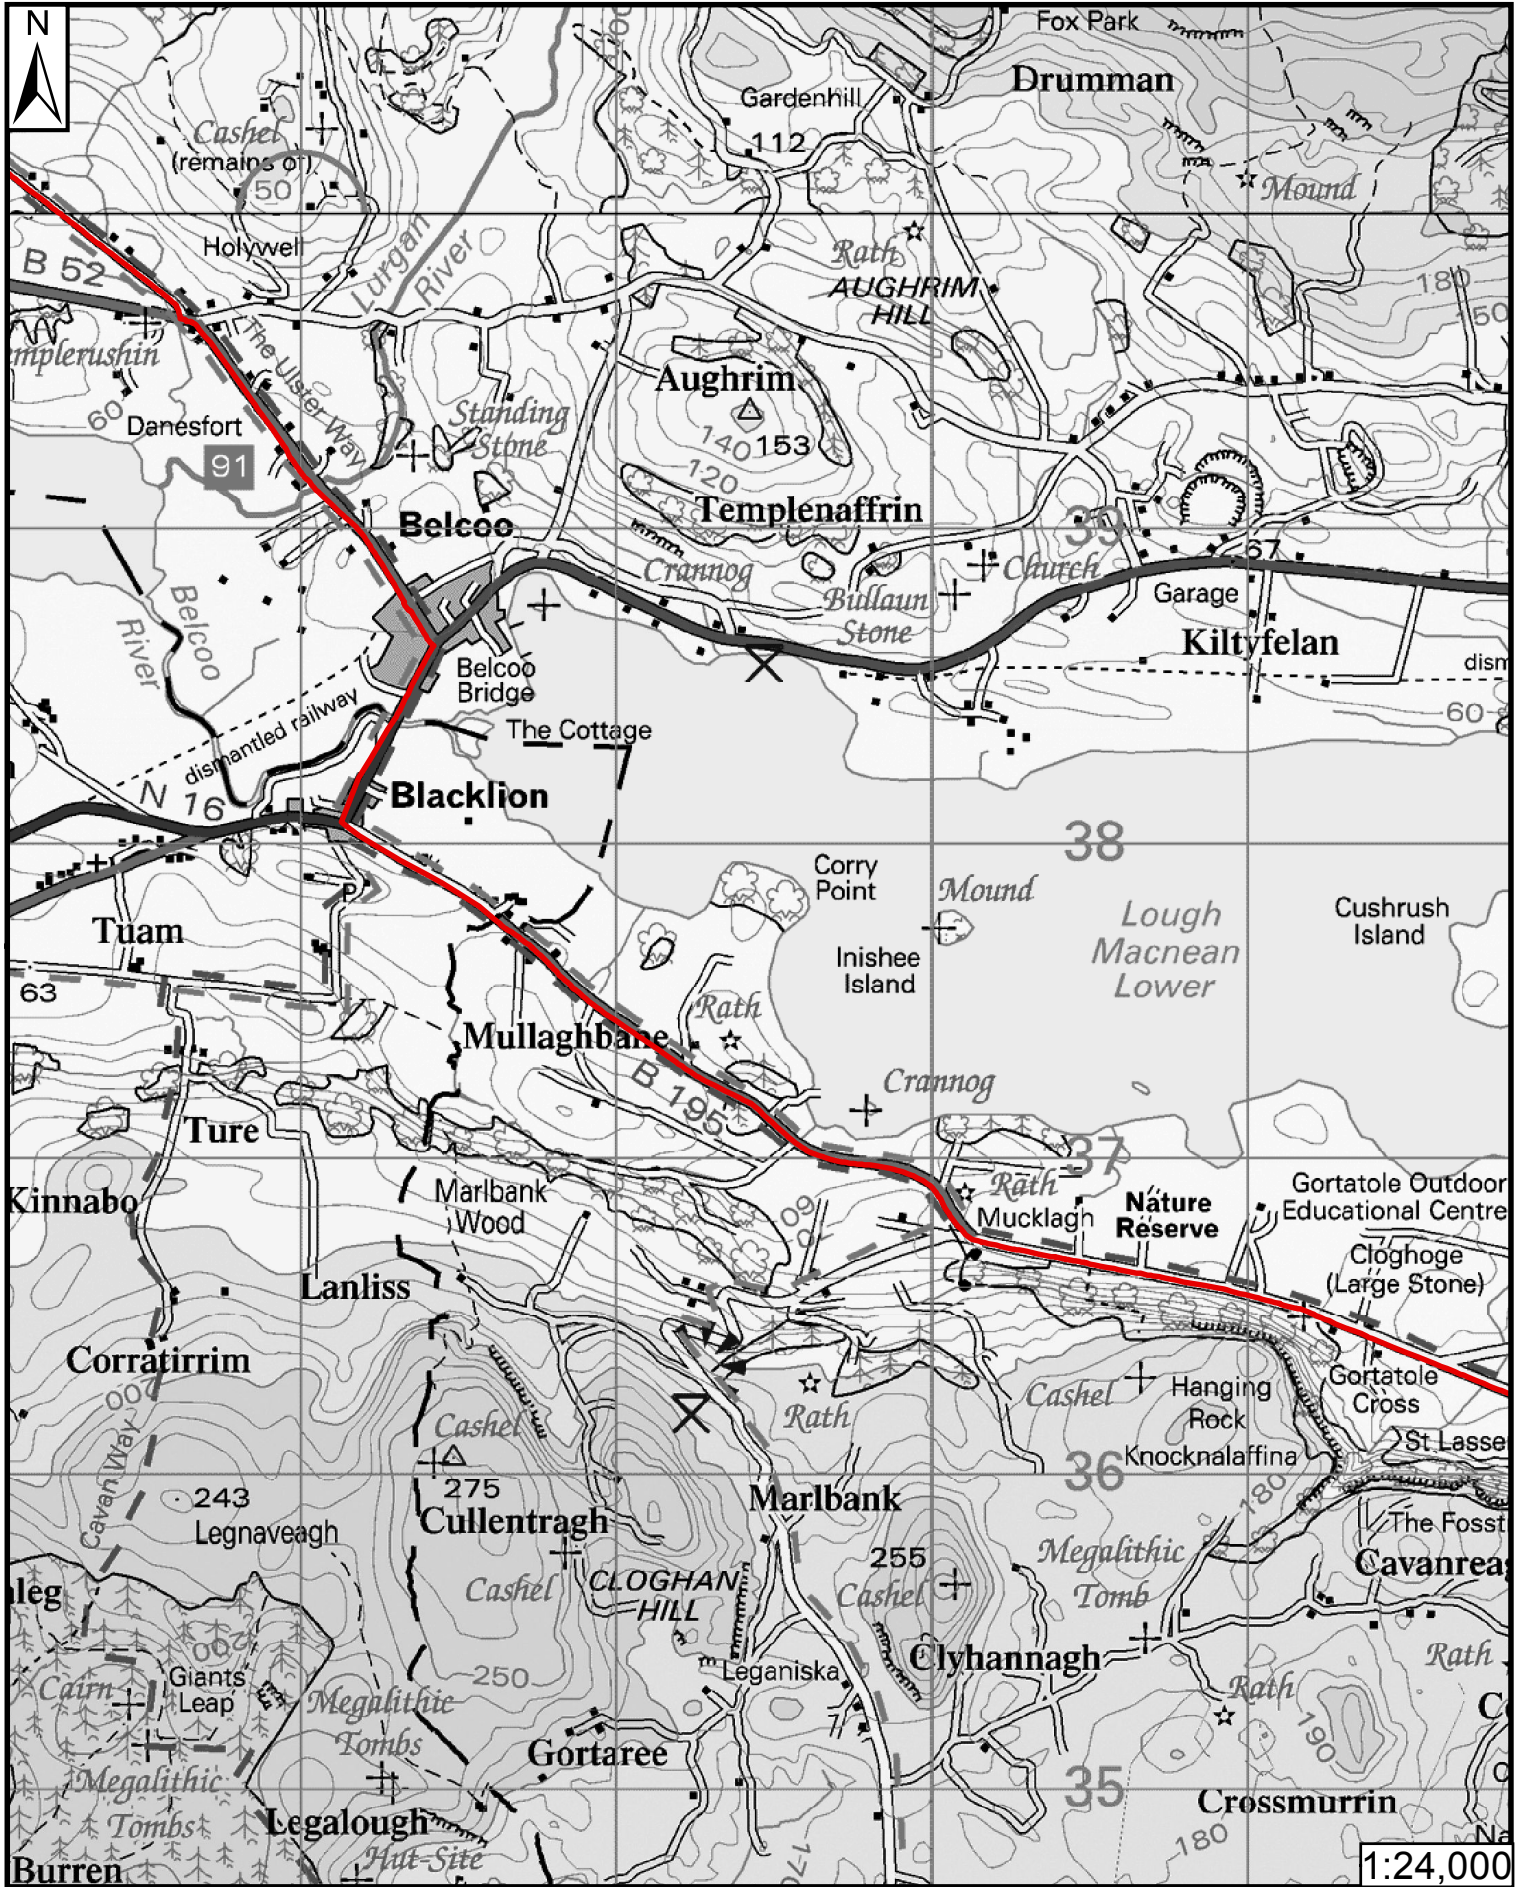

Florencecourt to Belcoo 1 - Florencecourt to Aghatirourke

WalkNI.com
Your definitive guide to walking
in Northern Ireland

This material is based upon Crown Copyright and is reproduced with the permission of Land & Property Services under delegated authority from the Controller of Her Majesty's Stationary Office, Crown Copyright and database rights, EMOU206.2.

Florencecourt to Belcoo 2 - Aghatirourke to Skea Hill

WalkNI.com
Your definitive guide to walking
in Northern Ireland

This material is based upon Crown Copyright and is reproduced with the permission of Land & Property Services under delegated authority from the Controller of Her Majesty's Stationary Office, Crown Copyright and database rights, EMOU206.2.

Florencecourt to Belcoo 3 - Skea Hill to Hanging Rock

WalkNI.com
Your definitive guide to walking
in Northern Ireland

This material is based upon Crown Copyright and is reproduced with the permission of Land & Property Services under delegated authority from the Controller of Her Majesty's Stationary Office, Crown Copyright and database rights, EMOU206.2.

Florencecourt to Belcoo 4 - Hanging Rock to Belcoo

WalkNI.com
Your definitive guide to walking
in Northern Ireland

This material is based upon Crown Copyright and is reproduced with the permission of Land & Property Services under delegated authority from the Controller of Her Majesty's Stationary Office, Crown Copyright and database rights, EMOU206.2.