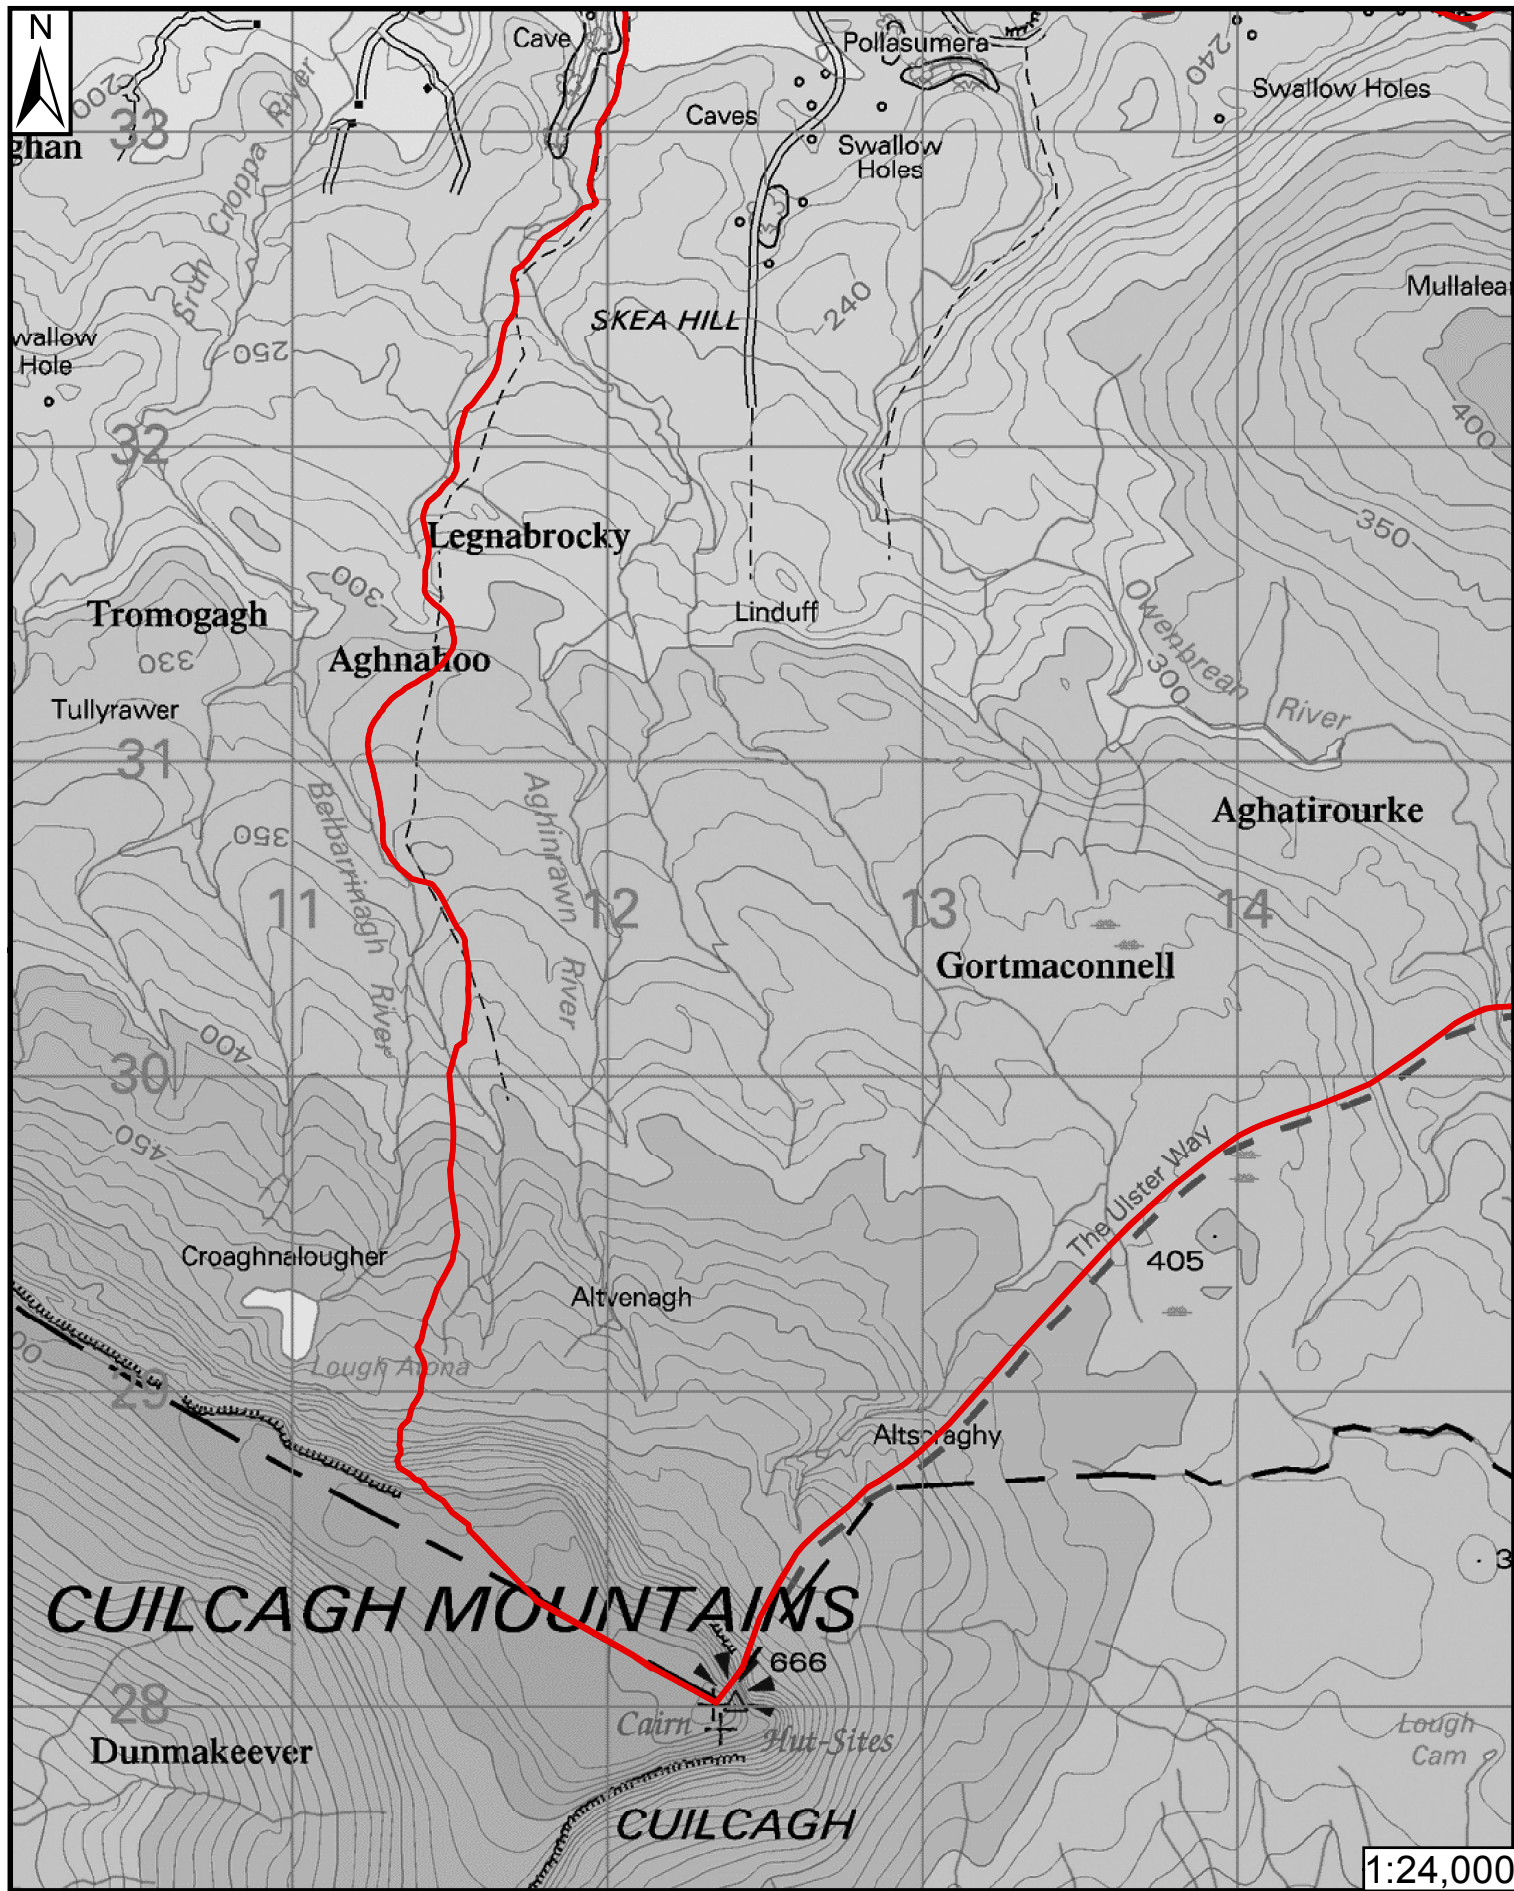

Florencecourt to Belcoo 1 - Florencecourt to Aghatirourke

WalkNI.com
Your definitive guide to walking
in Northern Ireland

This material is based upon Crown Copyright and is reproduced with the permission of Land & Property Services under delegated authority from the Controller of Her Majesty's Stationary Office, Crown Copyright and database rights, EMOU206.2.

Florencecourt to Belcoo 2 - Aghatirourke to Skea Hill

WalkNI.com
Your definitive guide to walking
in Northern Ireland

This material is based upon Crown Copyright and is reproduced with the permission of Land & Property Services under delegated authority from the Controller of Her Majesty's Stationary Office, Crown Copyright and database rights, EMOU206.2.

Florencecourt to Belcoo 3 - Skea Hill to Hanging Rock

WalkNI.com
Your definitive guide to walking
in Northern Ireland

This material is based upon Crown Copyright and is reproduced with the permission of Land & Property Services under delegated authority from the Controller of Her Majesty's Stationary Office, Crown Copyright and database rights, EMOU206.2.

Florencecourt to Belcoo 4 - Hanging Rock to Belcoo

WalkNI.com
Your definitive guide to walking
in Northern Ireland

This material is based upon Crown Copyright and is reproduced with the permission of Land & Property Services under delegated authority from the Controller of Her Majesty's Stationary Office, Crown Copyright and database rights, EMOU206.2.