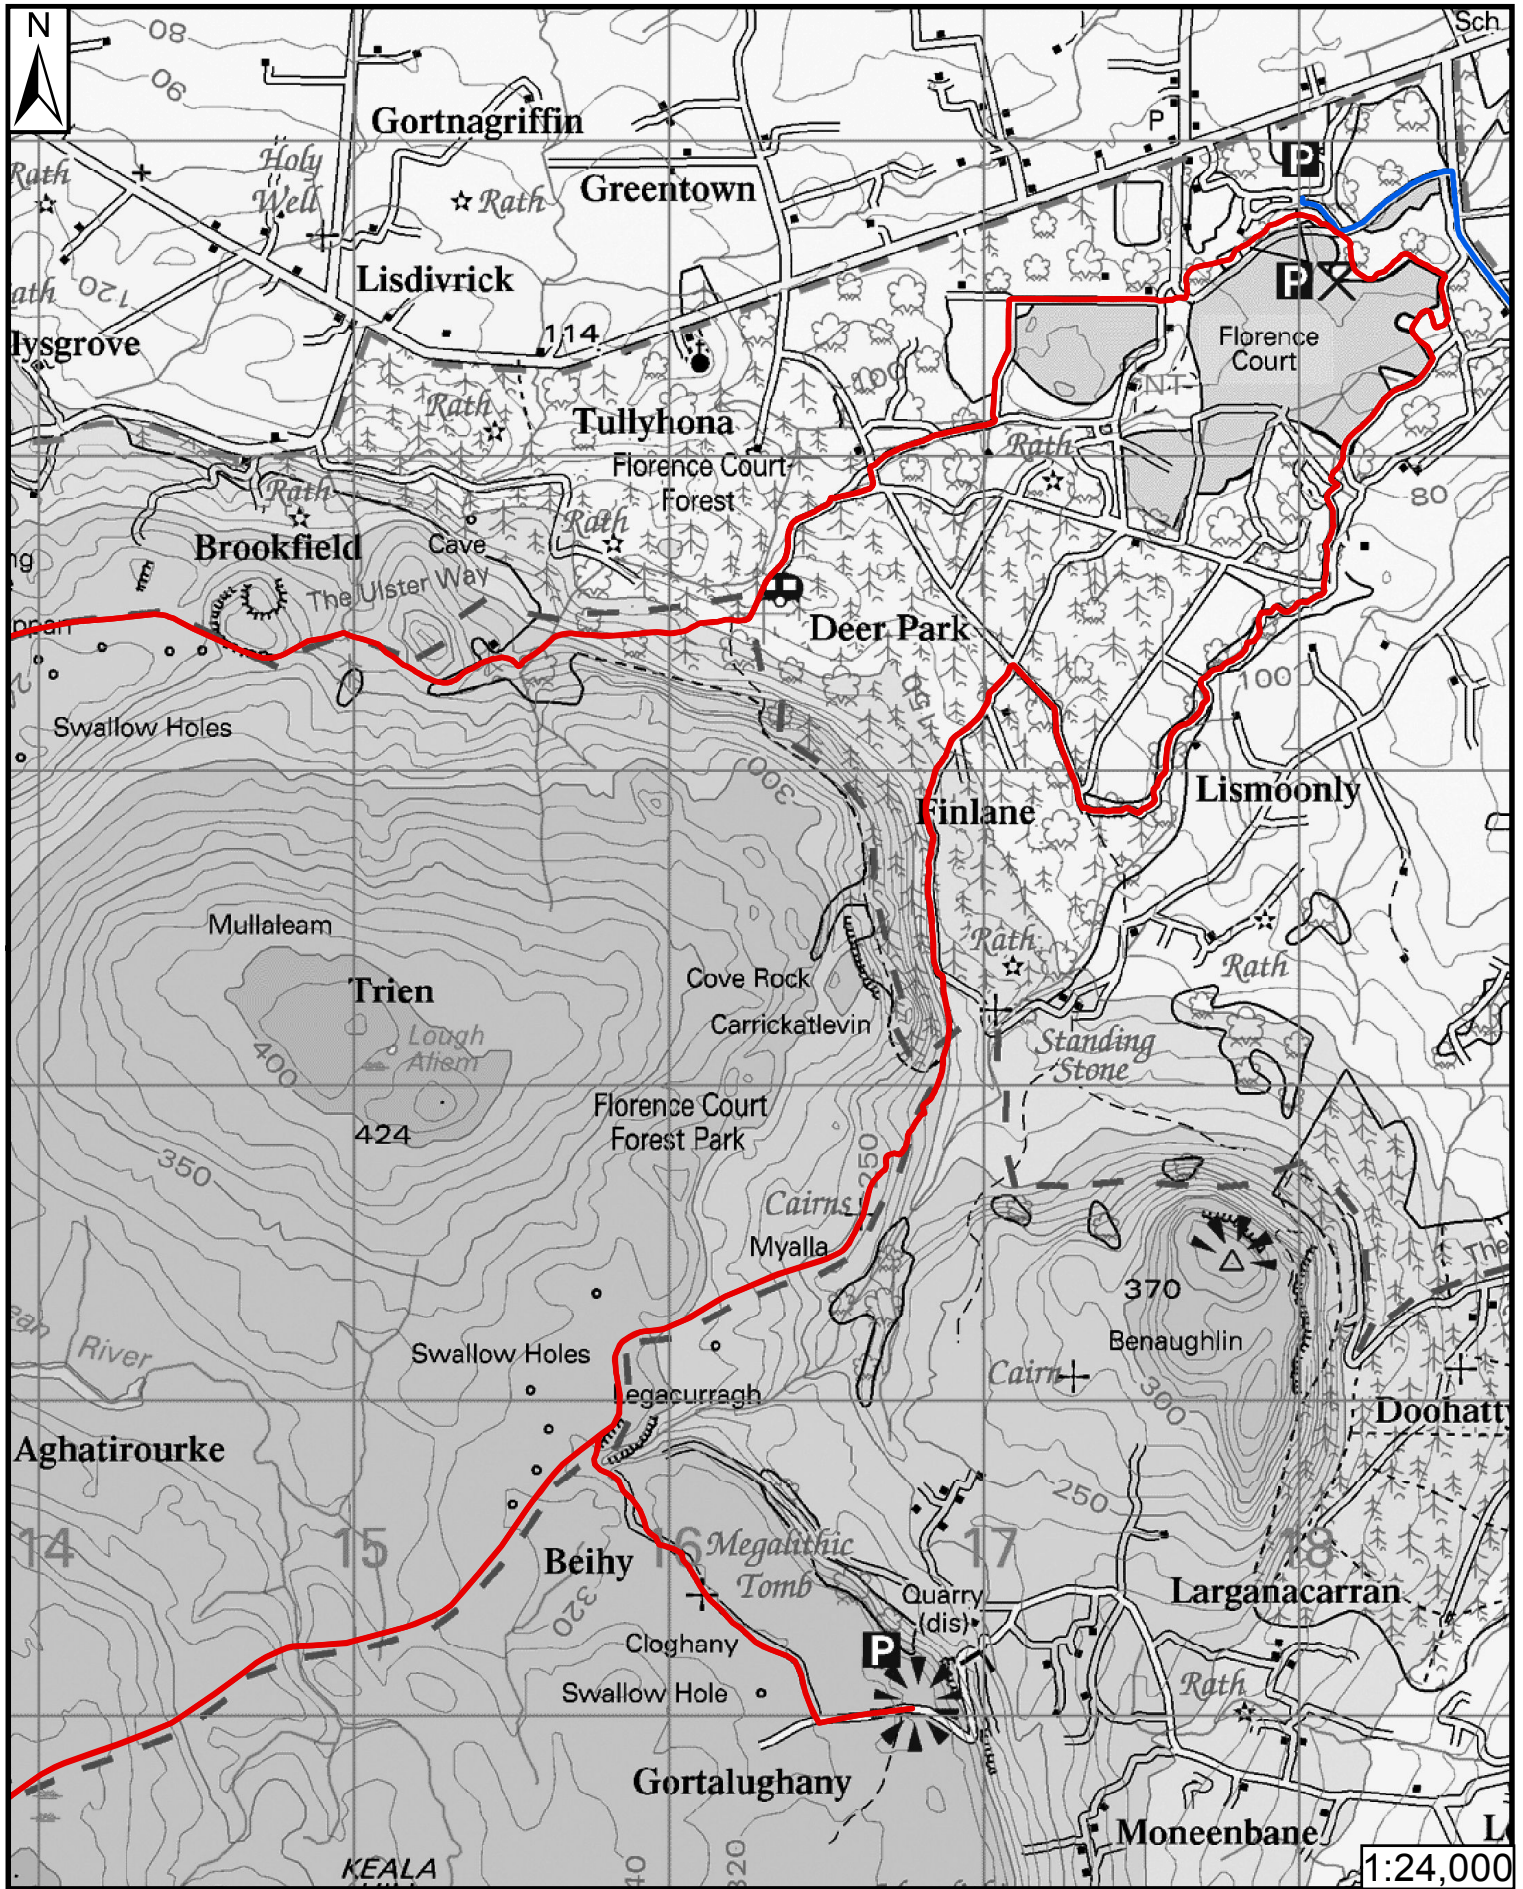

Florencecourt to Belcoo 1 - Florencecourt to Aghatirourke

WalkNI.com
Your definitive guide to walking
in Northern Ireland

This material is based upon Crown Copyright and is reproduced with the permission of Land & Property Services under delegated authority from the Controller of Her Majesty's Stationary Office, Crown Copyright and database rights, EMOU206.2.

Florencecourt to Belcoo 2 - Aghatirourke to Skea Hill

WalkNI.com
Your definitive guide to walking
in Northern Ireland

This material is based upon Crown Copyright and is reproduced with the permission of Land & Property Services under delegated authority from the Controller of Her Majesty's Stationary Office, Crown Copyright and database rights, EMOU206.2.

Florencecourt to Belcoo 3 - Skea Hill to Hanging Rock

WalkNI.com
Your definitive guide to walking
in Northern Ireland

This material is based upon Crown Copyright and is reproduced with the permission of Land & Property Services under delegated authority from the Controller of Her Majesty's Stationary Office, Crown Copyright and database rights, EMOU206.2.

Florencecourt to Belcoo 4 - Hanging Rock to Belcoo

WalkNI.com
Your definitive guide to walking
in Northern Ireland

This material is based upon Crown Copyright and is reproduced with the permission of Land & Property Services under delegated authority from the Controller of Her Majesty's Stationary Office, Crown Copyright and database rights, EMOU206.2.