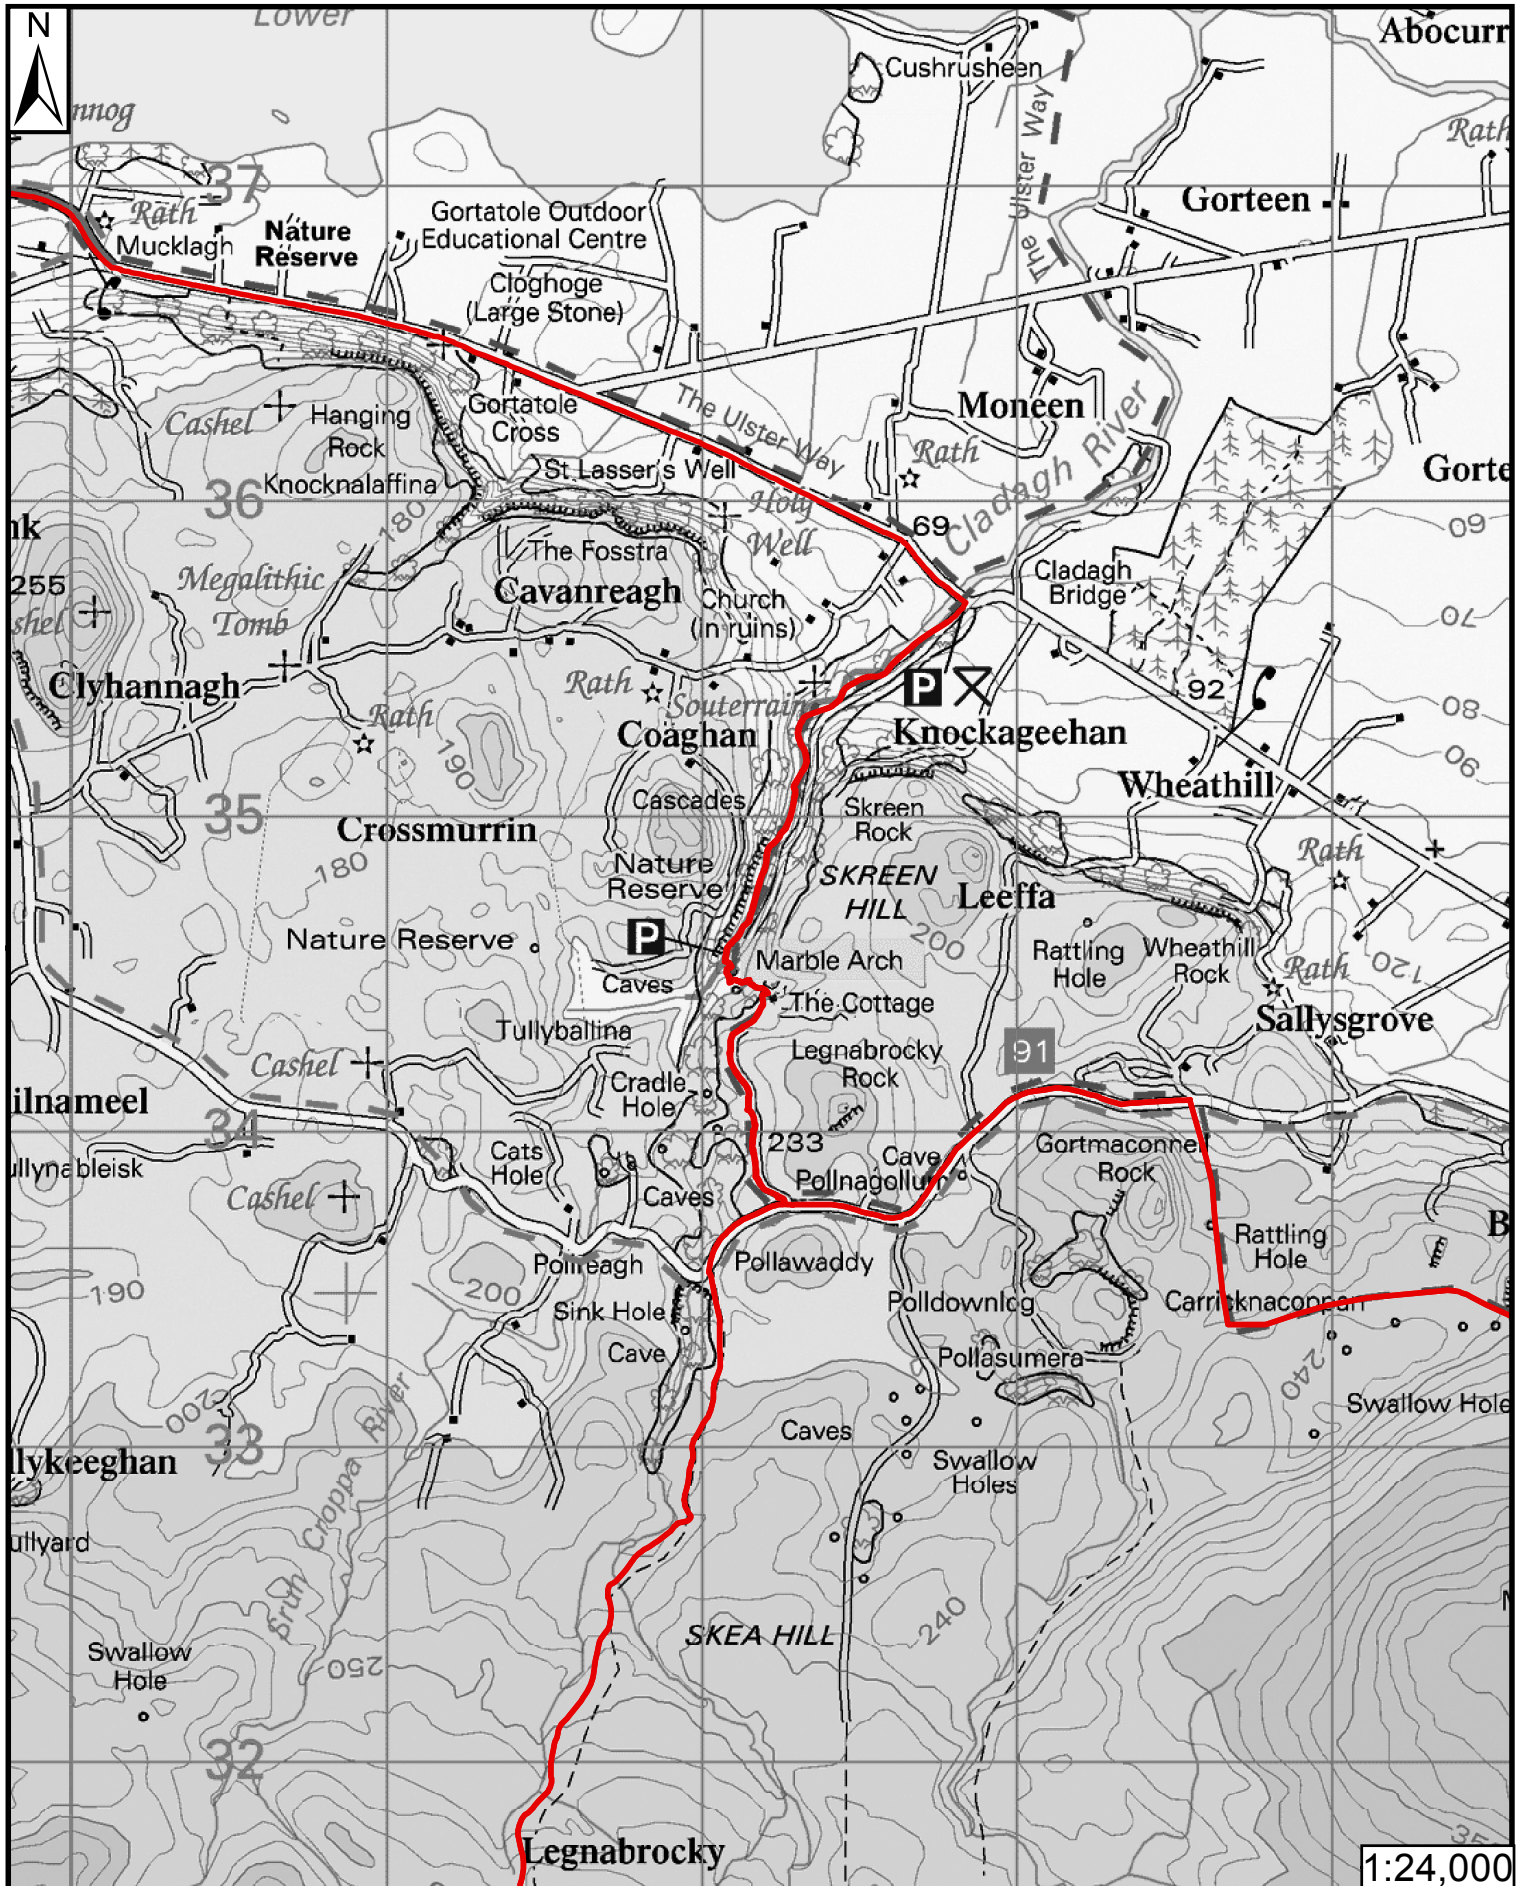

Florencecourt to Belcoo 1 - Florencecourt to Aghatirourke

WalkNI.com
Your definitive guide to walking
in Northern Ireland

This material is based upon Crown Copyright and is reproduced with the permission of Land & Property Services under delegated authority from the Controller of Her Majesty's Stationary Office, Crown Copyright and database rights, EMOU206.2.

Florencecourt to Belcoo 2 - Aghatirourke to Skea Hill

WalkNI.com
Your definitive guide to walking
in Northern Ireland

This material is based upon Crown Copyright and is reproduced with the permission of Land & Property Services under delegated authority from the Controller of Her Majesty's Stationary Office, Crown Copyright and database rights, EMOU206.2.

Florencecourt to Belcoo 3 - Skea Hill to Hanging Rock

WalkNI.com
Your definitive guide to walking
in Northern Ireland

This material is based upon Crown Copyright and is reproduced with the permission of Land & Property Services under delegated authority from the Controller of Her Majesty's Stationary Office, Crown Copyright and database rights, EMOU206.2.

Florencecourt to Belcoo 4 - Hanging Rock to Belcoo

WalkNI.com
Your definitive guide to walking
in Northern Ireland

This material is based upon Crown Copyright and is reproduced with the permission of Land & Property Services under delegated authority from the Controller of Her Majesty's Stationary Office, Crown Copyright and database rights, EMOU206.2.